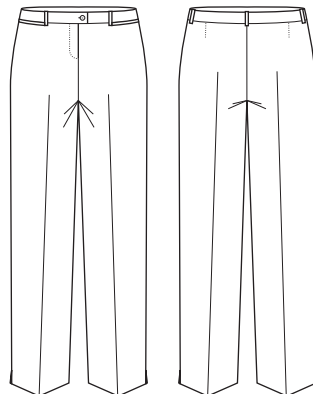

ALL MEASUREMENTS ARE APPROXIMATE AND ARE FOR REFERENCE ONLY. COLOURS ARE REPRODUCED AS CLOSELY AS PRINTING ALLOWS.